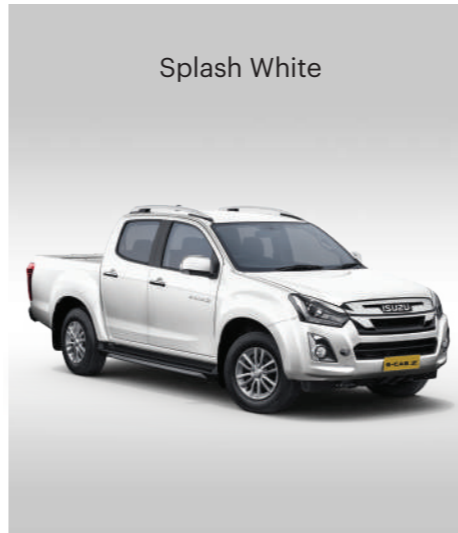

beyond
the ordinary

THE ALL NEW ISUZU
S-CAB Z

Your Trustworthy COMPANION

Like a steadfast friend, the S-CAB Z journeys through life's challenges, standing strong and dependable, a trusted companion through thick and thin. Its reliability and unwavering support forge an unbreakable bond.

beyond
work & life

*Image shown for illustration purposes only.

beyond
versatility

Transforming from a humble workhorse to a versatile business ally, the S-CAB Z seamlessly blends luxury and utility, elevating every venture with capable grace. Its multiple facets become the emblem of entrepreneurial success.

Zesty Colours

Nautilus Blue Mica

Comic Black Mica

Galena Gray Metallic

Titanium Silver Met

Splash White

A wide range of color options to match your personality.

Please Note: The print process does not allow for exact reproduction of the car colours